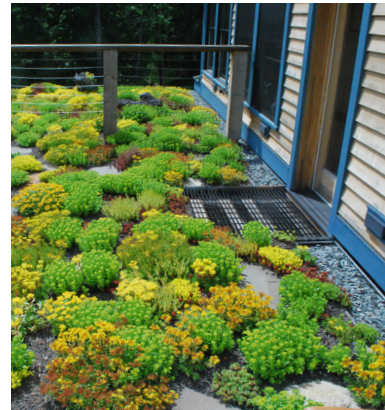

Master Balcony Shrewsbury, Vermont

•TYPE
Residential

•SIZE
670 sq. ft.

•COMPLETION
May 2014

A sunlit carpet of sedum creates the perfect garden escape just outside the master bedroom of this southern Vermont homestead.

PROJECT INFORMATION

Green Roof Design
Recover Green Roofs

Type
Residential

Plant Type(s)
Sedum Plugs

Green Roof Components
ZinCo USA

Waterproofing
Membrane
PVC

Soil Media Supplier
ZinCo USA

This sunlit sedum balcony overlooks a family-run permaculture homestead in the foothills of southern Vermont and is directly accessible from the residence's master bedroom. Flagstones rest between patches of yellow flowering sedum, and creative natural elements complement the sophisticated rural style of the home.

Recover conveyed and installed a ZinCo green roof system but left a blank canvas for the homeowners to create their own plant palette. This sunlit deck is a beautiful example of an underutilized roof transformed into valuable living space.

"It's like being on some outrageous vacation every time we step out onto the roof, then we realize that we actually live here!" - Client/Homeowners

Top left to bottom right: Recover installed a green roof system for the homeowners to do all of their own planting on top of / A carpet of sedum sits just outside the master bedroom door / The homeowners added natural elements, including small logs and stepping stones, to add textural diversity to the roof