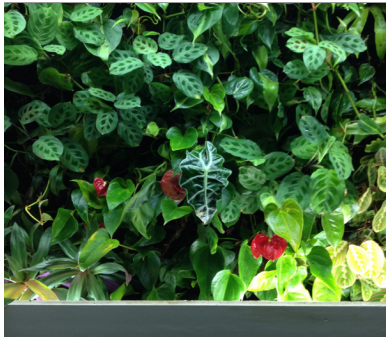

## Somerville, Massachusetts

- TYPE  
Commercial
- SIZE  
80 sq. ft.
- COMPLETION  
June 2010

A lush living wall of tropical low-light varieties sets the mood at Casa B Restaurant in Union Square, Somerville, Mass.

Several varieties of low-light leafy tropicals were grown by Plant Connection on Long Island, using a GrO2 Living Wall system, prior to being transported to Somerville. Recover built an aluminum panel, bracket, and basin system with integrated automatic drip irrigation to hold plants and circulate water. Perforated trays enable water to seep down through the soil and penetrate each tray bed, while a series of grow lights promote healthy plant generation and add ambiance to the installation.